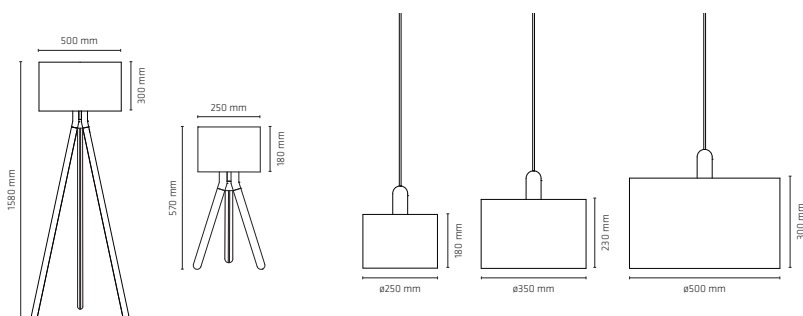

2D drawing family

Info

Assembly:
The lamp is delivered unassembled.
Average assembly time is 10-15 minutes.
The textile shade is changeable.

Maintenance:
Do not use detergents for cleaning!
Only use lukewarm water for cleaning the metal parts. Do not wash or wet the textile.
Only use a duster.

Product family

Included Accessories

Canopy Ø10,5 cm