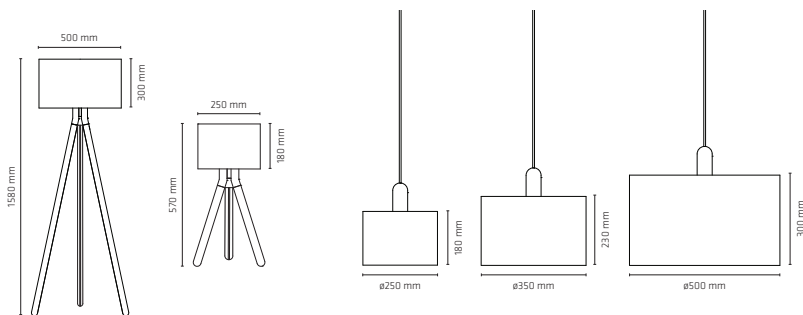

Paso Wood is an extension of the Paso line and is designed by the creative minds from Says Who, drawing inspiration from geometrys simple, clear lines. The Paso Wood series consists of a floor lamp, table lamp and a pendant lamp, and all are inspired by the circle, from top to bottom. The top is cut in beautiful, solid oak and treated with a UV-resistant matt varnish that nurtures and protects the wood, securing a long-lasting finish. The fabric-covered shades feature a velcro solution, so that they can be swapped out with other colors and customized to suit your own decor.

Specifications

Product name:	Paso WOOD 50 F1
Type:	Floor
Colour:	Oak legs/Black base - Thunder Black textile shade
Item no.:	R112F50703
EAN:	57 09349 025044
Width:	50 cm
Depth:	50 cm
Height:	158 cm
Watt-Socket-Volt:	100W - E27 - 240V
Light source:	Excl.
Installation:	IP20, class II, 2m black textile cable, w/foot-switch and euro-plug

Colours

- Black-thunder black
- Black-grey linen
- Black-snow white
- Black-cosy yellow
- Black-nature brown
- Black-lovely red
- Black-deep purple
- Black-sky blue

2D drawing family

Info

Assembly:
The lamp is delivered unassembled.
Average assembly time is 10-15 minutes.
The textile shade is changeable.