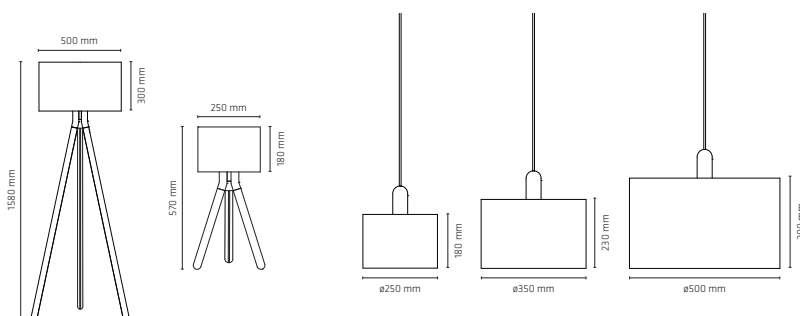

2D drawing family

Info

Assembly:
The lamp is delivered unassembled.
Average assembly time is 10-15 minutes.
The textile shade is changeable.

Maintenance:
Do not use detergents for cleaning!
Only use lukewarm water for cleaning the metal parts. Do not wash or wet the textile.
Only use a duster.

Product family

Included Accessories

Canopy Ø10,5 cm