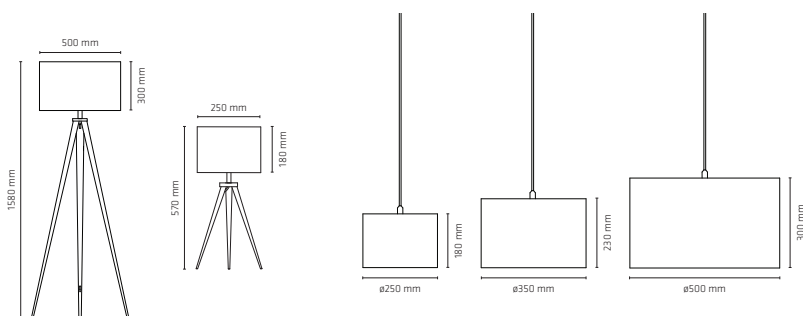

Inspiration for the Paso Tri comes from the iconic tri-clover leaf found in the Danish fields during spring and summer. Thomas Darø has in the design process interpreted the delicate shape of the tri-clover leaf and extended it into the shape of the Paso tri design. At the top of the floor and table lamp you will find the clear shape of the tri-clover leaf which extends delicately into the legs. The cable runs discreetly inside one of the legs which supports the delicate design and gives a clean and light impression.

Specifications

Product name:	Paso TRI 25 T1
Type:	Table
Colour:	Black base-thunder black textile shade
Item no.:	R111T2533
EAN:	57 09349 024696
Width:	25 cm
Depth:	25 cm
Height:	54 cm
Watt-Socket-Volt:	60W - E27 - 240V
Light source:	Excl.
Installation:	IP20, class II, 2m black textile cable, w/in-line switch and euro-plug

Colours

- Black-thunder black
- Black-grey linen
- Black-snow white

2D drawing family

Info

Assembly:
The lamp is delivered unassembled.
Average assembly time is 10-15 minutes.
The textile shade is changeable.