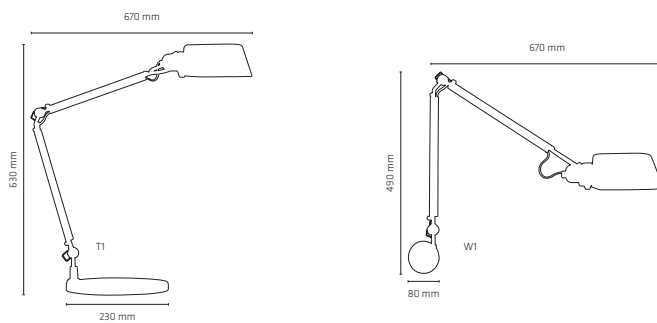

2D drawing family

Info

Product family